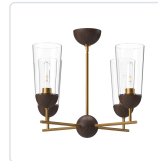

alora mood

P. 1.855.855.8926

CANADA: 19054 28TH Avenue Surrey - BC V3Z 6M3

USA: 3035 E. Lone Mountain Rd - Las Vegas, NV, 89081

EMIL CH542324

FIXTURE DIMENSIONS	D25" x H14-7/8"
LAMP TYPE	E26
MAX WATTAGE	60W
BULB QTY	4
BULBS INCLUDED	No
VOLTAGE	120V
GLASS DETAILS	Clear Glass
MATERIAL	Glass; Steel; Wood;
ROD LENGTH	46" Max (3x12" + 1x6" + 1x4")
DIAMETER OF ROD	1/2"
WIRE LENGTH	60"
MINIMUM HANG HEIGHT	21"
SLOPED CEILING ADAPTABLE	Yes, Up to 45 Degrees
LOCATION	Dry
CANOPY DIMENSIONS	D5-1/8" x H2-3/4"
PAINT FINISH	AG01; MB01; WH01; WK01;

[D - Diameter, L - Length, W - Width, H - Height, E - Extension]

AVAILABLE FINISHES:

CH542324AGWT

Aged
Gold/Walnut

CH542324MBWT

Matte
Black/Walnut

CH542324WHWK

White/White Oak