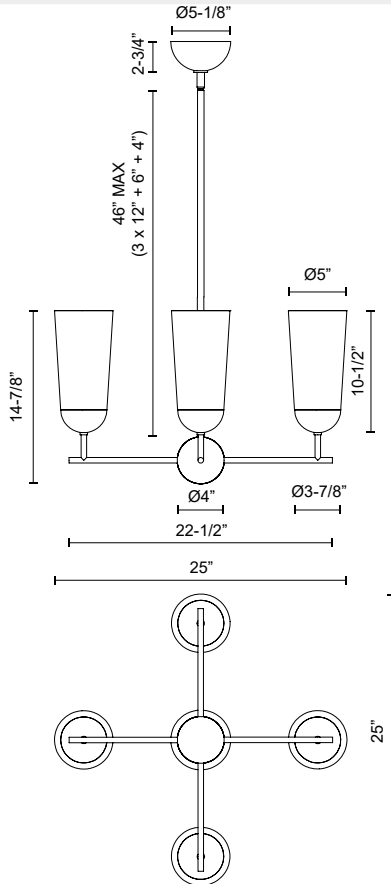

WWW.ALORAMOOD.COM

© 2022 KUZCO LIGHTING. ALL RIGHTS RESERVED.